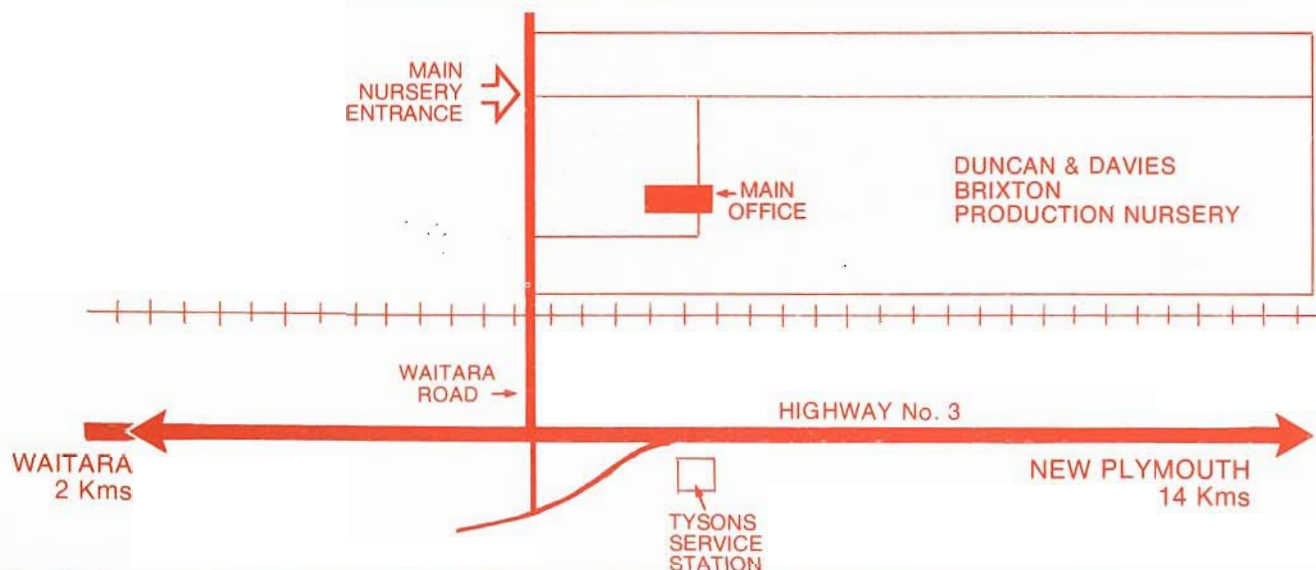

CONDITIONS OF SALE:

DUNCAN & DAVIES LTD take the greatest care to have all trees and shrubs sold by them to the best of their knowledge true to name and description, but any expressed or implied condition, statement or warranty, statutory at commonlaw or otherwise, as to growth, description or quality of productiveness is hereby excluded and the Company will not undertake to replace failures or be responsible for the crop. If the purchaser does not accept the goods sold to him on these terms, they are to be returned at once, at purchasers cost. DUNCAN & DAVIES LTD reserves the right to adjust prices, without notice, to meet any unforeseen circumstances.

SALES REPRESENTATIVES:

HEAD OFFICE PHONE WAITARA 7319 — 8047 — 8953

GRAEME McPHERSON — PHONE HOME: PALMERSTON NORTH 89-382

P. BROWNE, MANAGER — AUCKLAND AREA SALES.

PHONE AUCKLAND 871-519.

VISITS:

We welcome all visitors to the Nursery and to ensure a smooth visit with our marketing personnel please provide a minimum of 24 hours notice.

On arrival at our **BRIXTON PRODUCTION NURSERY** please call first to the main office as shown on Directional Map below.

DUNCAN & DAVIES LTD

P.O. BOX 340, NEW PLYMOUTH. PHONE: WAITARA 7319 — 8047 — 8953

TELEX: SHRUBS NZ31363. CABLE: SHRUBS, NEW PLYMOUTH

THIS LIST CANCELS ALL PREVIOUS TRADE LISTS