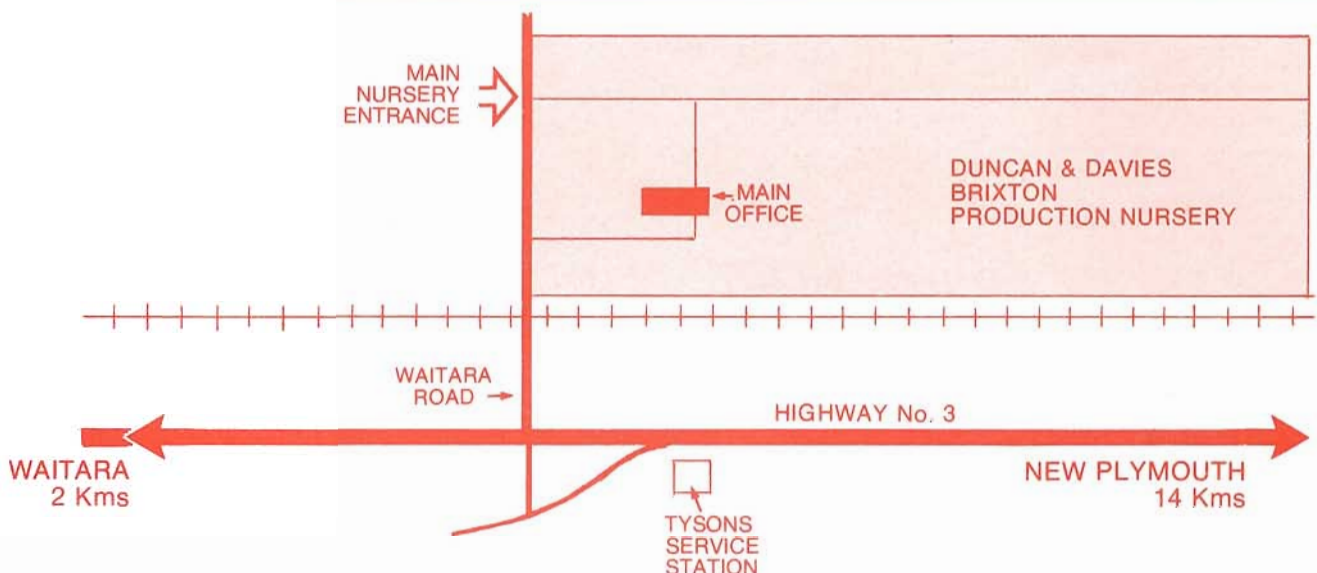

CONDITIONS OF SALE:

DUNCAN & DAVIES NURSERIES LTD take the greatest care to have all trees and shrubs sold by them to the best of their knowledge true to name and description, but any expressed or implied condition, statement or warranty, statutory at commonlaw or otherwise, as to growth, description or quality of productiveness is hereby excluded and the Company will not undertake to replace failures or be responsible for the crop. **If the purchaser does not accept the goods sold to him on these terms, they are to be returned at once, at purchasers cost.** DUNCAN & DAVIES NURSERIES LTD reserves the right to adjust prices, without notice, to meet any unforeseen circumstances.

SALES

HEAD OFFICE WAITARA 8789

ROBYN WILLIS - N.Z. SALES MANAGER - 83074 N.P. (After Hours)

NGAIRE PHILLIPPS - SALES ADMINISTRATOR

STEVEN HASWELL - SALES REPRESENTATIVE

VISITS:

We welcome all visitors to the Nursery and to ensure a smooth visit with our marketing personnel please provide a minimum of 24 hours notice.

On arrival at our BRIXTON PRODUCTION NURSERY please call first to the main office as shown on Directional Map below.

DUNCAN & DAVIES NURSERIES LTD

P.O. BOX 340, NEW PLYMOUTH. PHONE: WAITARA 8789

TELEX: SHRUBS NZ31363. CABLE: SHRUBS, NEW PLYMOUTH

THIS LIST CANCELS ALL PREVIOUS TRADE LISTS