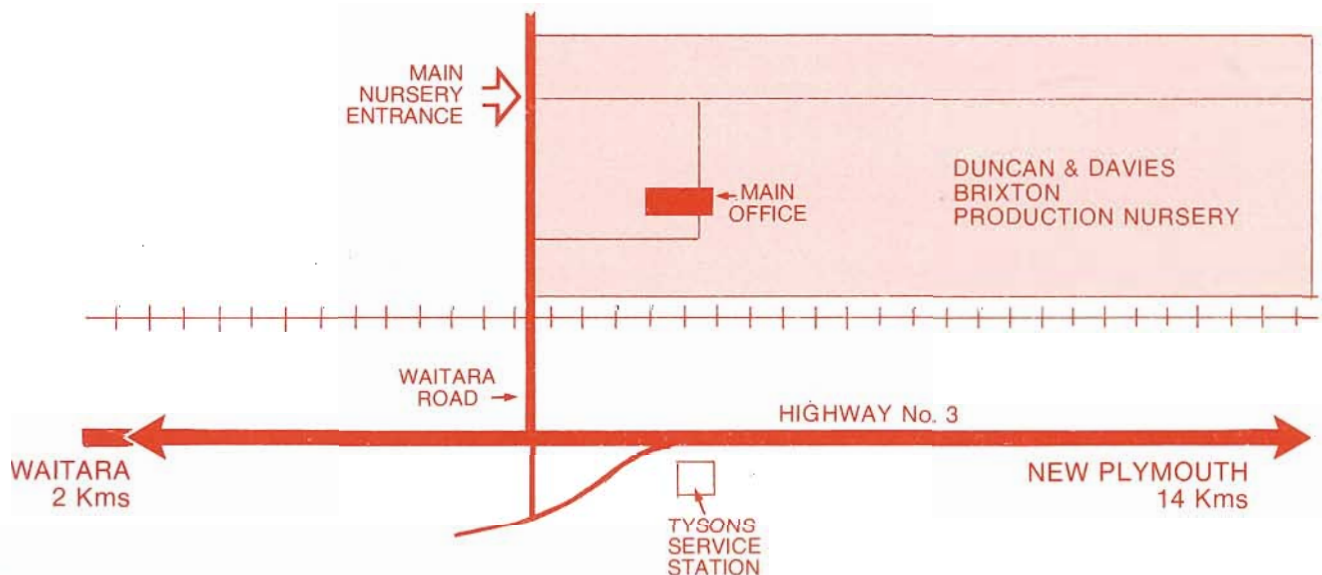

CONDITIONS OF SALE:

DUNCAN & DAVIES LTD take the greatest care to have all trees and shrubs sold by them to the best of their knowledge true to name and description, but any expressed or implied condition, statement or warranty, statutory at commonlaw or otherwise, as to growth, description or quality of productiveness is hereby excluded and the Company will not undertake to replace failures or be responsible for the crop. **If the purchaser does not accept the goods sold to him on these terms, they are to be returned at once, at purchasers cost.** DUNCAN & DAVIES LTD reserves the right to adjust prices, without notice, to meet any unforeseen circumstances.

SALES

HEAD OFFICE WAITARA 8789

BRUCE FENWICK — N.Z. SALES MANAGER — 70564 N.P. (After Hours)

ROBYN WILLIS — MAJOR ACCOUNTS MANAGER — 83074 N.P. (After Hours)

VISITS:

We welcome all visitors to the Nursery and to ensure a smooth visit with our marketing personnel please provide a minimum of 24 hours notice.

On arrival at our BRIXTON PRODUCTION NURSERY please call first to the main office as shown on Directional Map below.

DUNCAN & DAVIES LTD

P.O. BOX 340, NEW PLYMOUTH. PHONE: WAITARA 8789

TELEX: SHRUBS NZ31363. CABLE: SHRUBS, NEW PLYMOUTH

THIS LIST CANCELS ALL PREVIOUS TRADE LISTS