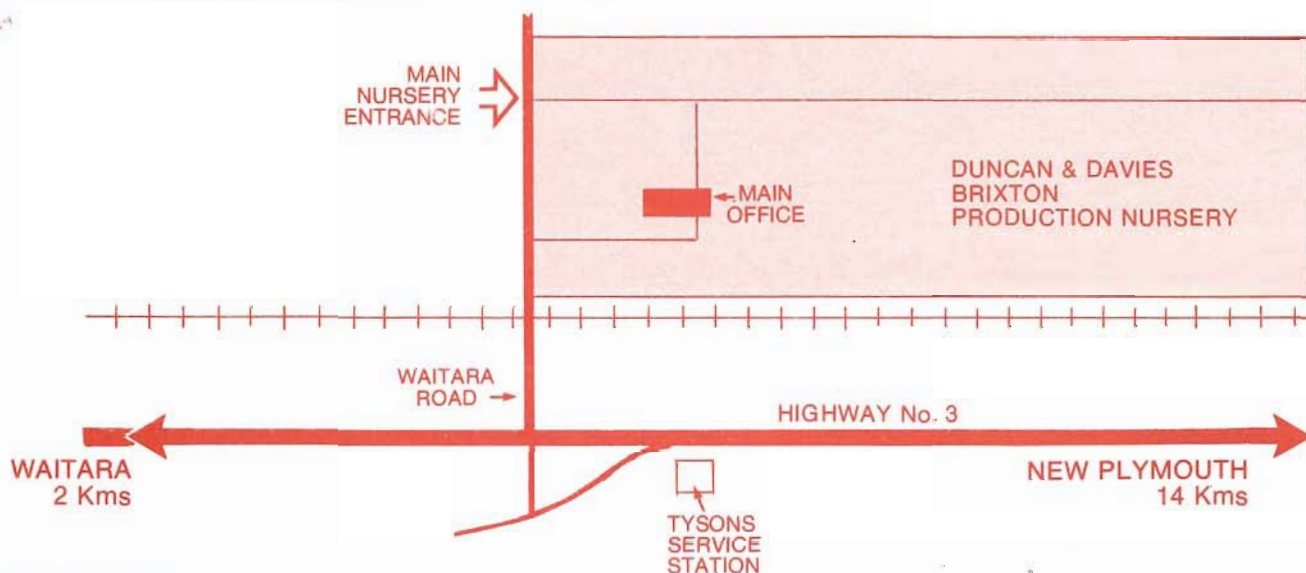

CONDITIONS OF SALE:

DUNCAN & DAVIES NURSERIES LTD take the greatest care to have all trees and shrubs sold by them to the best of their knowledge true to name and description, but any expressed or implied condition, statement or warranty, statutory at commonlaw or otherwise, as to growth, description or quality of productiveness is hereby excluded and the Company will not undertake to replace failures or be responsible for the crop. **If the purchaser does not accept the goods sold to him on these terms, they are to be returned at once, at purchasers cost.** DUNCAN & DAVIES NURSERIES LTD reserves the right to adjust prices, without notice, to meet any unforeseen circumstances.

SALES

HEAD OFFICE WAITARA 8789

ROBYN WILLIS — N.Z. SALES MANAGER — 83074 N.P. (After Hours)

NGAIRE PHILLIPPS — SALES ADMINISTRATOR

STEVEN HASWELL — SALES REPRESENTATIVE

VISITS:

We welcome all visitors to the Nursery and to ensure a smooth visit with our marketing personnel please provide a minimum of 24 hours notice.

On arrival at our BRIXTON PRODUCTION NURSERY please call first to the main office as shown on Directional Map below.

DUNCAN & DAVIES NURSERIES LTD

P.O. BOX 340, NEW PLYMOUTH. PHONE: WAITARA 8789

TELEX: SHRUBS NZ31363. CABLE: SHRUBS, NEW PLYMOUTH

THIS LIST CANCELS ALL PREVIOUS TRADE LISTS