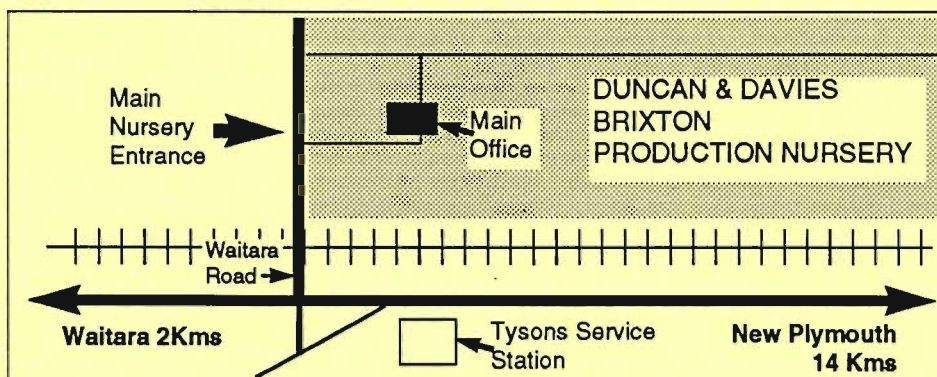

SALES TEAM

HEAD OFFICE:: WAITARA ROAD, BRIXTON, NEW PLYMOUTH

DEBBIE PARKER SALES ADMINISTRATOR, PH. 0-67 548789

JOHN MAHAR NORTHERN AREA REPRESENTATIVE, PH 0-74-86750

TONY BARNES SOUTHERN AREA REPRESENTATIVE, PH 06-7548789

PETER CAUGHEY SOUTH ISLAND REPRESENTATIVE, PH & FAX 0-3-352 9464 MOBILE 025-326 845

ROBYN WILLIS SALES DIRECTOR, PH 0-9-3777 761

DERMOTT MALLEY CHAIRMAN, PH 0-9-3777 761

VISITS:

We welcome all visitors to the Nursery. To ensure a smooth visit with our sales personnel please provide a minimum of 24 hours notice by phone. On arrival at our BRIXTON PRODUCTION NURSERY please call first to the main office as shown on the DIRECTIONAL MAP (see below).

ALL ENQUIRIES WELCOME

DUNCAN & DAVIES NURSERIES LTD

P.O. BOX 340, NEW PLYMOUTH. PHONE 0-67-548789 OR FAX:0-67-548021

THIS LIST CANCELS ALL PREVIOUS TRADE LISTS